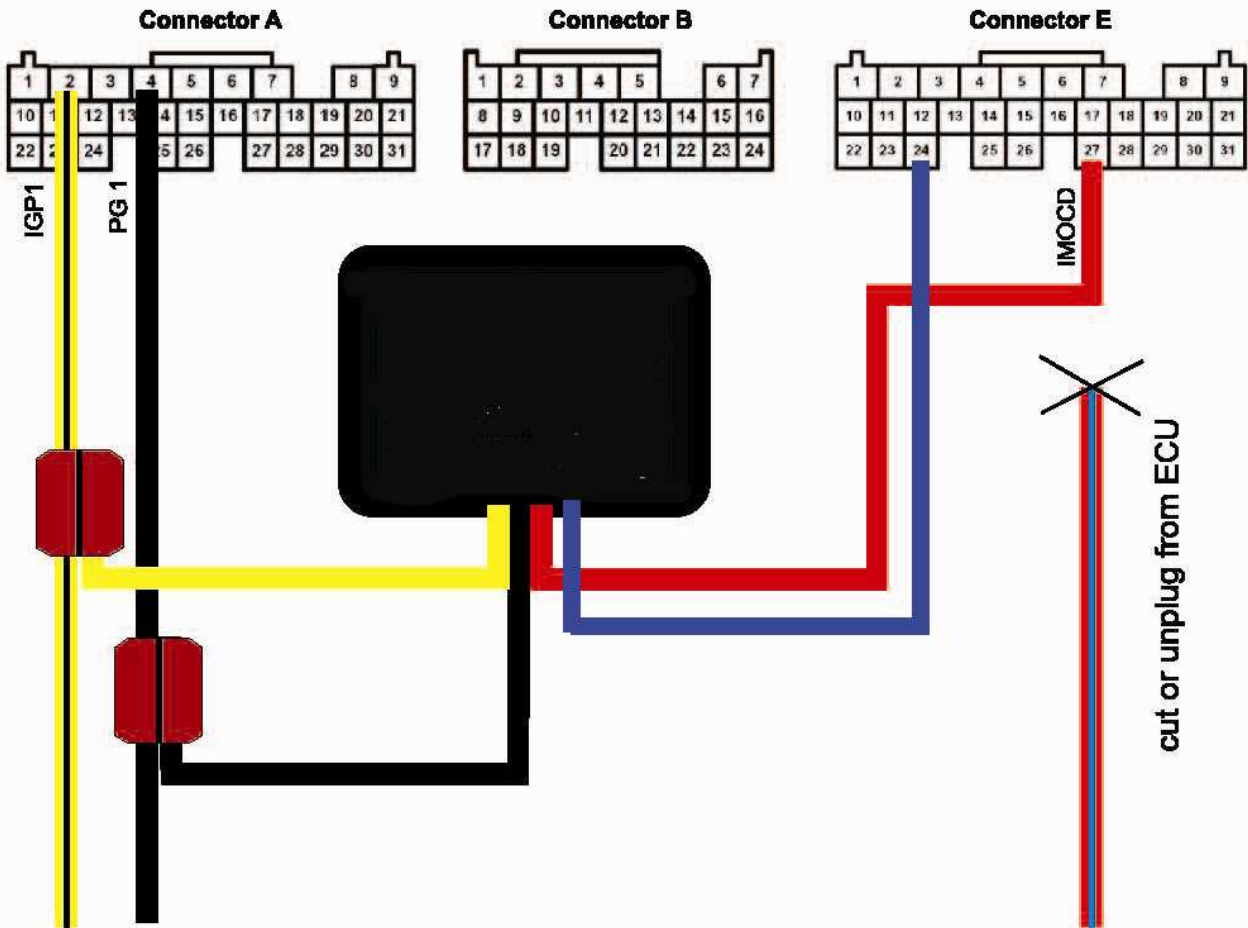

Installation Instruction

MOBILIZER - K

for 2001-2004 K&D Series ECU's*

*) Working ECU's are: PLM, PLR, PND, PNF, PRA, PRB, PPA